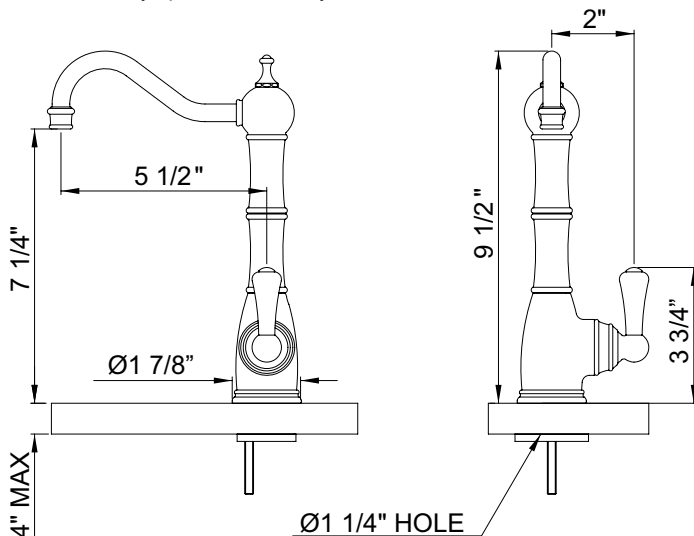

TRADITIONAL COLUMN SPOUT HOT WATER FAUCET TANK AND FILTER KIT

Perrin & Rowe® Hot Water Dispensers

U.KIT1321L-2

FEATURES

- Complete with the following items:
  - U.1321L-2 Hot water faucet
  - HWD200 Hot water tank
  - HWF1000 Hot water filter
- Instantly provides near boiling water for beverages and food preparation
- Offers enhanced safety with special spring cartridge
- Long lasting brass construction
- Swivel spout for ease of filling containers
- 5 year warranty on faucet, 3 years on tank
- Order HWC1000 for hot water replacement filter cartridge
- Inca Brass available by special order only

COLORS/FINISHES

- Polished Chrome
- Polished Nickel
- Satin Nickel
- English Bronze
- Inca Brass*

WARRANTY

- 5 Year Manufacturer Defect on Faucet
- 3 Year Manufacturer Defect on Tank
- 5 Year Warranty on Inca Brass Finish
- 1 Year Warranty on Parts for Filtration System

U.1321L-2