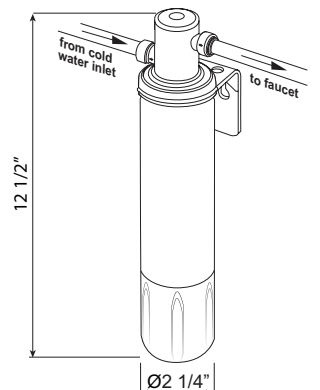

HWD200

HWF1000