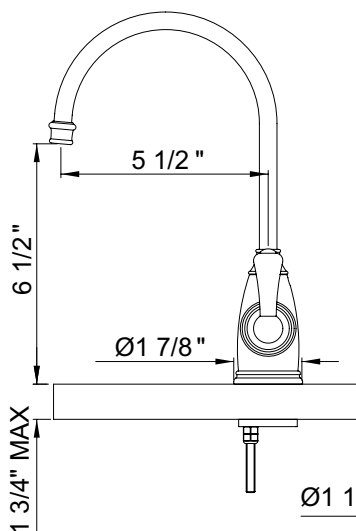

TRADITIONAL C-SPOUT HOT WATER FAUCET, TANK AND FILTER KIT

Perrin & Rowe® Hot Water Dispensers

U.KIT1325L-2

FEATURES

- Complete with the following items:
  - U.1325L-2 Hot water faucet
  - HWD200 Hot water tank
  - HWF1000 Hot water filter
- Instantly provides near boiling water for beverages and food preparation
- Offers enhanced safety with special spring cartridge
- Long lasting brass construction
- Swivel spout for ease of filling containers
- 5 year warranty on faucet, 3 years on tank
- Order HWC1000 for hot water replacement filter cartridge
- Inca Brass available by special order only

COLORS/FINISHES

- Polished Chrome
- Polished Nickel
- Satin Nickel
- English Bronze
- Inca Brass*

WARRANTY

- 5 Year Manufacturer Defect on Faucet
- 3 Year Manufacturer Defect on Tank
- 5 Year Warranty on Inca Brass Finish
- 1 Year Warranty on Parts for Filtration System

U.1325L-2