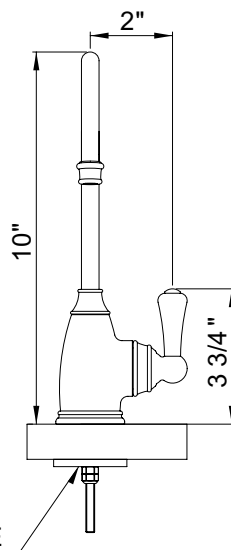

TRADITIONAL C-SPOUT HOT WATER FAUCET, TANK AND FILTER KIT

Perrin & Rowe® Hot Water Dispensers

U.KIT1325L-2

FEATURES

- Complete with the following items:
  - U.1325L-2 Hot water faucet
  - HWD200 Hot water tank
  - HWF1000 Hot water filter
- Instantly provides near boiling water for beverages and food preparation
- Offers enhanced safety with special spring cartridge
- Long lasting brass construction
- Swivel spout for ease of filling containers
- 5 year warranty on faucet, 3 years on tank
- Order HWC1000 for hot water replacement filter cartridge
- Inca Brass available by special order only

COLORS/FINISHES

- Polished Chrome
- Polished Nickel
- Satin Nickel
- English Bronze
- Inca Brass*

WARRANTY

- 5 Year Manufacturer Defect on Faucet
- 3 Year Manufacturer Defect on Tank
- 5 Year Warranty on Inca Brass Finish
- 1 Year Warranty on Parts for Filtration System

U.1325L-2