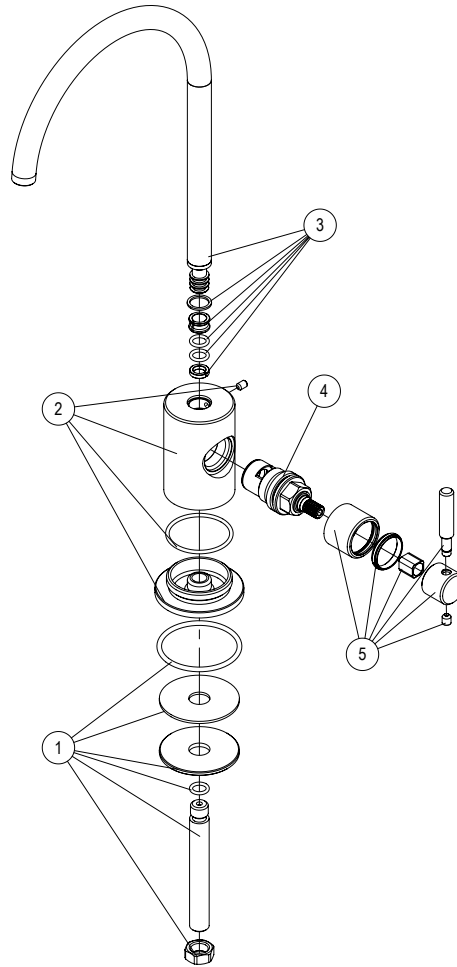

MODERN ARCHITECTURAL C-SPOUT STAINLESS STEEL FILTER FAUCET

ROHL Modern Kitchen

R7517SS

FEATURES

- Stainless Steel construction
- 10 1/2" height & 5 1/2" reach swivel spout
- 1/4-turn ceramic disc control cartridges
- 1/4" compression connection not included
- 1/2 GPM at 45 PSI
- 1 3/8" diameter max hole cutout
- Not suitable for R.O. systems or as a hot water dispenser
- Authentically crafted in New Zealand

COLOR/FINISH

- Stainless Steel

WARRANTY

- Limited Lifetime

SPARE PARTS

No	ITEM No	DESCRIPTION
1	R9403277	MOUNTED KITS
2	R9403690SS	BODY
3	R9403270SS	SPOUT ASSEMBLY
4	R94024658	CARTRIDGE
5	R9403281	HAND LEVER
6	R352002	SEAL KITS