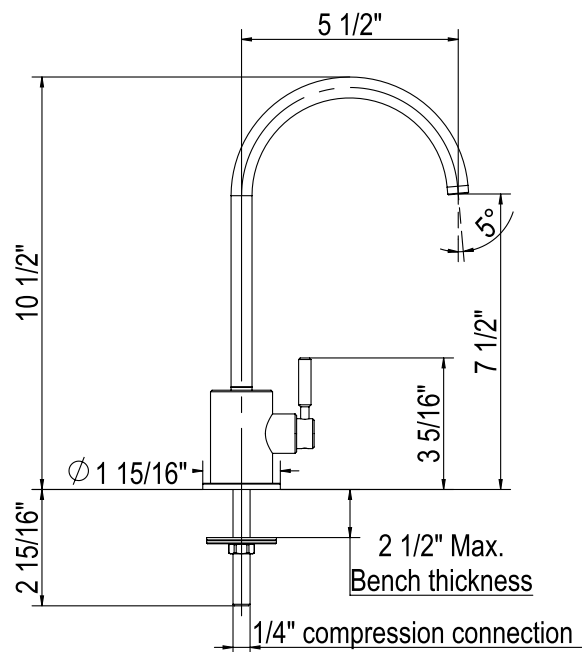

MODERN ARCHITECTURAL C-SPOUT STAINLESS STEEL FILTER FAUCET

ROHL Modern Kitchen

R7517SS

FEATURES

- Stainless Steel construction
- 10 1/2" height & 5 1/2" reach swivel spout
- 1/4-turn ceramic disc control cartridges
- 1/4" compression connection not included
- 1/2 GPM at 45 PSI
- 1 3/8" diameter max hole cutout
- Not suitable for R.O. systems or as a hot water dispenser
- Authentically crafted in New Zealand

COLOR/FINISH

- Stainless Steel

WARRANTY

- Limited Lifetime

SPARE PARTS

No	ITEM No	DESCRIPTION
1	R9403277	MOUNTED KITS
2	R9403690SS	BODY
3	R9403270SS	SPOUT ASSEMBLY
4	R94024658	CARTRIDGE
5	R9403281	HAND LEVER
6	R352002	SEAL KITS