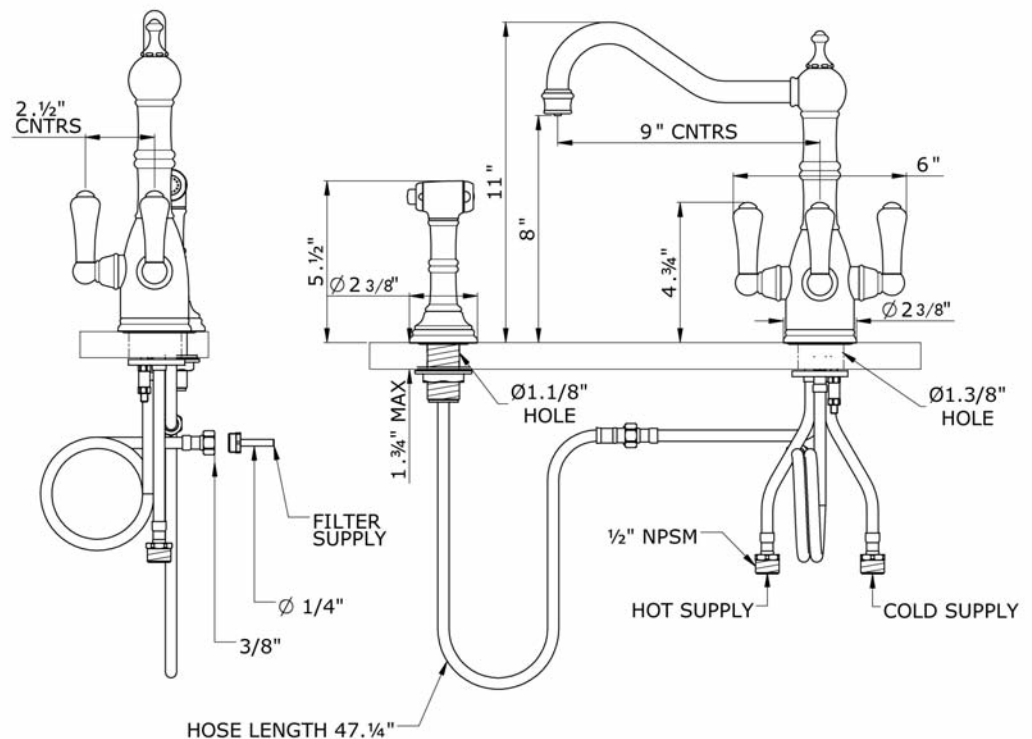

Traditional Filtration 3-Lever Kitchen Faucet With Sidespray

Perrin & Rowe® Filtration featuring "Triflow® Technology"

U.1575LS*

FEATURES

- Insulated brass sidespray
- Metal lever handles only
- Made from solid brass
- Ceramic 1/4-turn valves
- 1 3/4" max. installation depth on deck
- 11" spout height, 9" reach swivel spout
- Filter not included. Order U.1812 to complete system

FINISHES

- Polished Chrome
- Polished Nickel
- Satin Nickel
- Inca Brass
- English Bronze

WARRANTY

- Limited Lifetime

* For CA/VT, place a "-2" at end of model number for code compliant product. (Example A3608LMAPC-2)