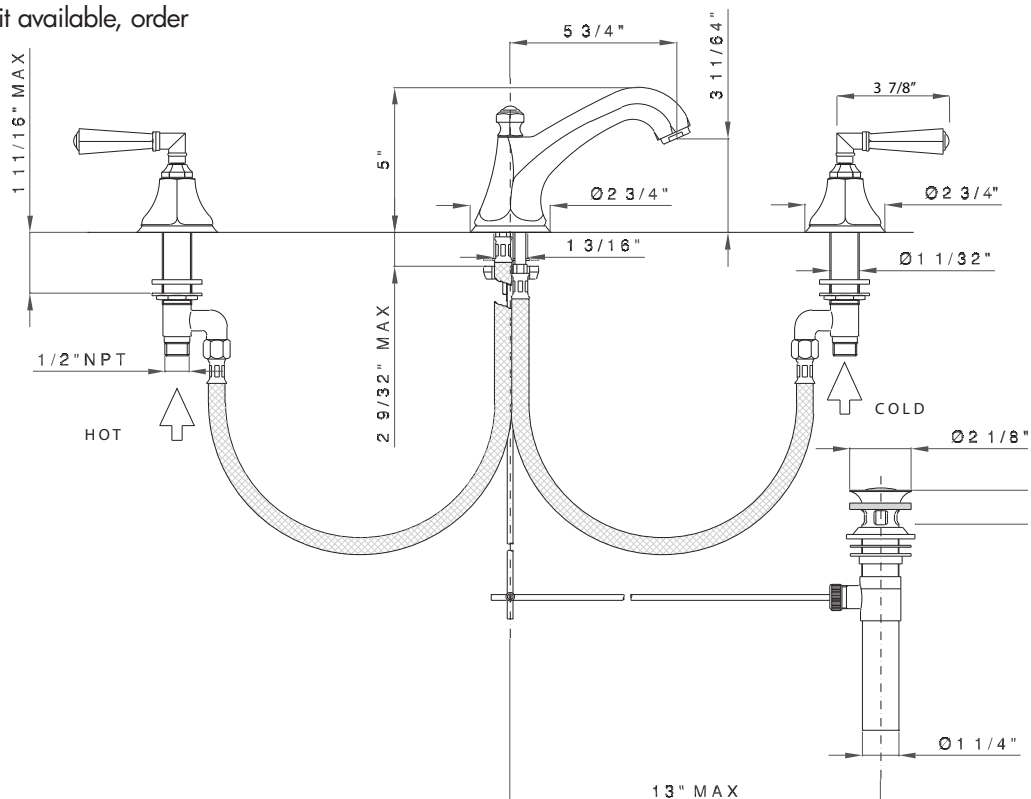

Palladian 3-Hole Widespread Lavatory Faucet

ROHL Transitional Palladian

A1908LM*

FEATURES

- Palladian metal levers
- 1/4-turn ceramic valves
- Solid brass
- 3 x 1 3/8" cutouts
- 5 3/4" spout reach
- 1/2" NPT connectors
- Pop-up extension kit available, order #C7324EXTKIT

COLORS/FINISHES

- Polished Chrome
- Polished Nickel
- Satin Nickel
- Tuscan Brass
- Inca Brass

WARRANTY

- Limited Lifetime*

* No warranty on Tuscan Brass Finish

* For CA/V T, place a "-2" at end of model number for code compliant product. (Example A3608LMAPC-2)