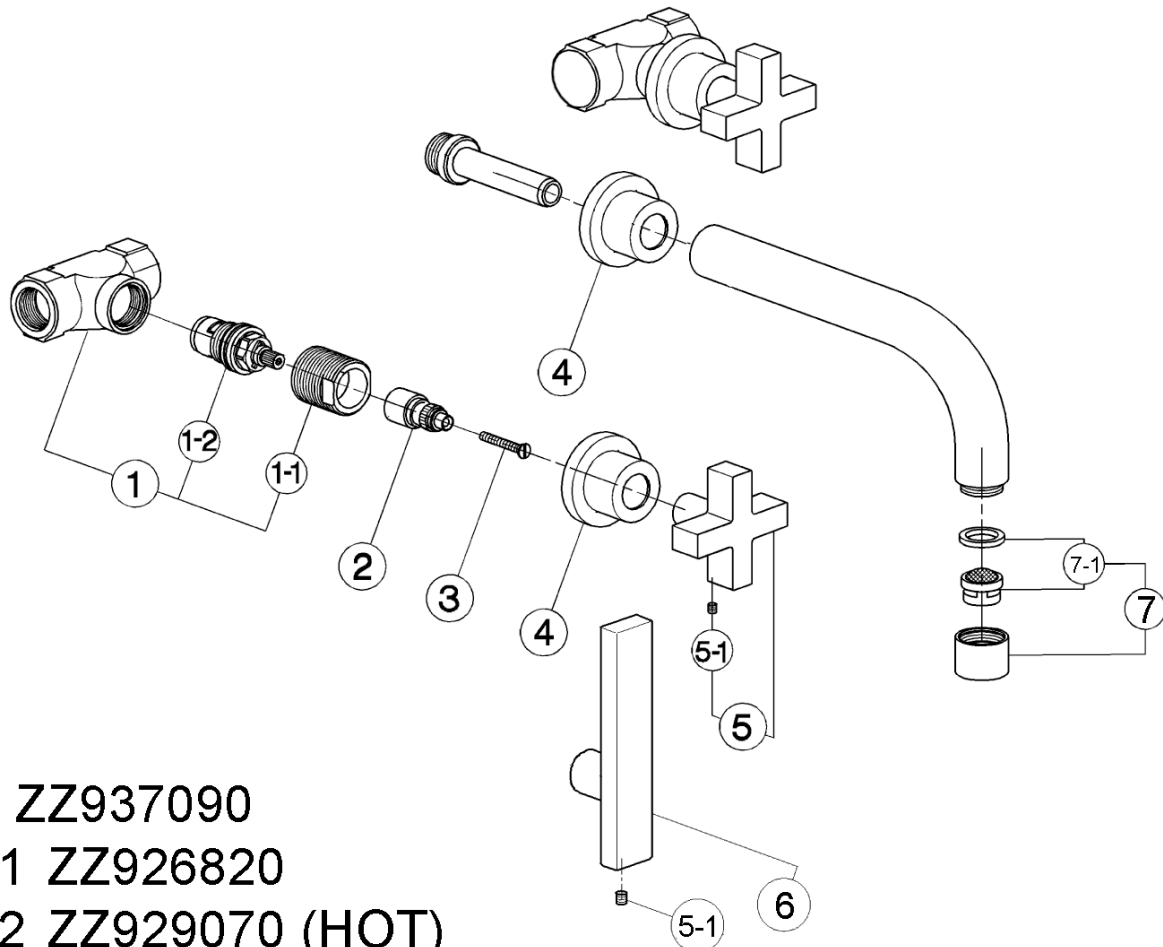

Wall Mounted Built-in Lavatory mixer

Rohl Modern Collection

BA351X (Cross Handles)

BA351L (Lever Handles)

FEATURES

- Three hole wall mounted lav valves and spout
- No pop-up
- 3 x 1 3/8" hole cutouts
- 9" spout reach
- 2 x 1/4-turn ceramic disc valves
- Fixed spout
- Valve and spout made from solid brass
- Min. install depth: 3/4"
- Max. install depth: 1 3/8"
- Please note: assembly requires special fitting included with spout

COLORS/FINISHES

- Polished Chrome
- Polished Nickel
- Satin Nickel

WARRANTY

- Limited lifetime

BA351L

BA351X

BA351 Spare Parts

- 1 ZZ937090
- 1-1 ZZ926820
- 1-2 ZZ929070 (HOT)
ZZ929060 (COLD)
- 2 ZZ933320
- 3 ZZ933340
- 4 ZZ933330
- 5 ZZ937080
- 5-1 ZZ933280
- 6 ZZ942630
- 7 ZZ943610
- 7-1 ZZ503240