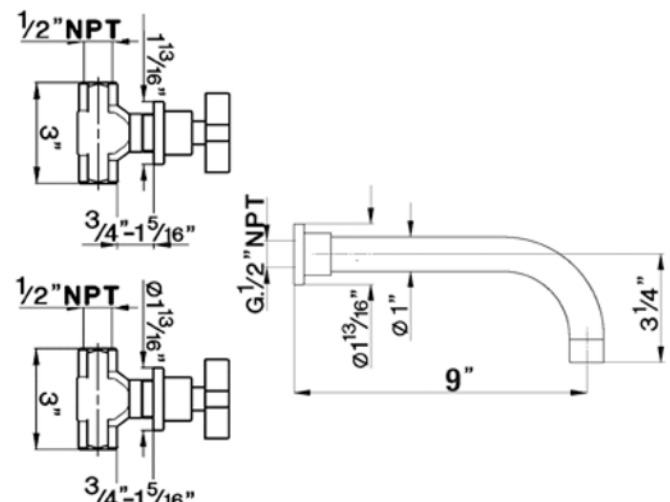

Wall Mounted Built-in Lavatory mixer

Rohl Modern Collection

BA351X (Cross Handles)

BA351L (Lever Handles)

FEATURES

- Three hole wall mounted lav valves and spout
- No pop-up
- 3 x 1 3/8" hole cutouts
- 9" spout reach
- 2 x 1/4-turn ceramic disc valves
- Fixed spout
- Valve and spout made from solid brass
- Min. install depth: 3/4"
- Max. install depth: 1 3/8"
- Please note: assembly requires special fitting included with spout

COLORS/FINISHES

- Polished Chrome
- Polished Nickel
- Satin Nickel

WARRANTY

- Limited lifetime

BA351L

BA351X

BA351 Spare Parts

- 1 ZZ937090
- 1-1 ZZ926820
- 1-2 ZZ929070 (HOT)
ZZ929060 (COLD)
- 2 ZZ933320
- 3 ZZ933340
- 4 ZZ933330
- 5 ZZ937080
- 5-1 ZZ933280
- 6 ZZ942630
- 7 ZZ943610
- 7-1 ZZ503240