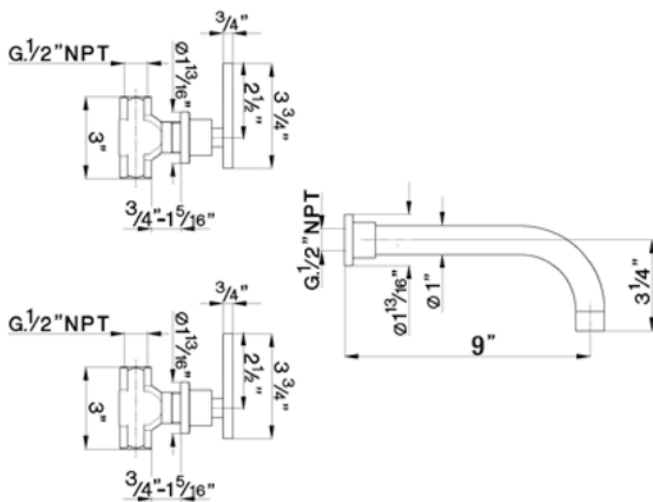

Wall Mounted Built-in Lavatory mixer

Rohl Modern Collection

BA351X (Cross Handles)

BA351L (Lever Handles)

FEATURES

- Three hole wall mounted lav valves and spout
- No pop-up
- 3 x 1 3/8" hole cutouts
- 9" spout reach
- 2 x 1/4-turn ceramic disc valves
- Fixed spout
- Valve and spout made from solid brass
- Min. install depth: 3/4"
- Max. install depth: 1 3/8"
- Please note: assembly requires special fitting included with spout

COLORS/FINISHES

- Polished Chrome
- Polished Nickel
- Satin Nickel

WARRANTY

- Limited lifetime

BA351L

BA351X

BA351 Spare Parts

- 1 ZZ937090
- 1-1 ZZ926820
- 1-2 ZZ929070 (HOT)
ZZ929060 (COLD)
- 2 ZZ933320
- 3 ZZ933340
- 4 ZZ933330
- 5 ZZ937080
- 5-1 ZZ933280
- 6 ZZ942630
- 7 ZZ943610
- 7-1 ZZ503240