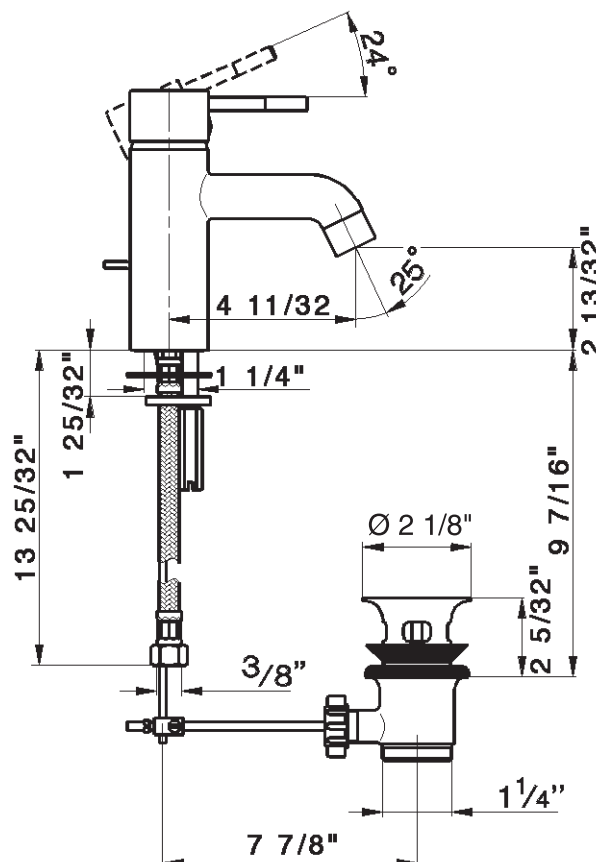

Single Lever Single Hole Lav Faucet

ROHL Modern Collection

LS51L*

FEATURES

- Fixed spout
- Metal lever
- Single lever control
- Ceramic cartridge
- Solid brass
- Pop-up included
- 1 1/4" hole cutout
- 6" overall height
- 4 1/8" spout reach to center of aerator

COLORS/FINISHES

- Polished Chrome
- Satin Nickel
- Polished Nickel

WARRANTY

- Limited Lifetime

* For CA/VT, place a "-2" at end of model number for code compliant product. (Example A3608LMAPC-2)

Consult your local ROHL showroom for additional information and specifications. For complete warranty details and a list of showrooms, go to www.rohlhome.com.