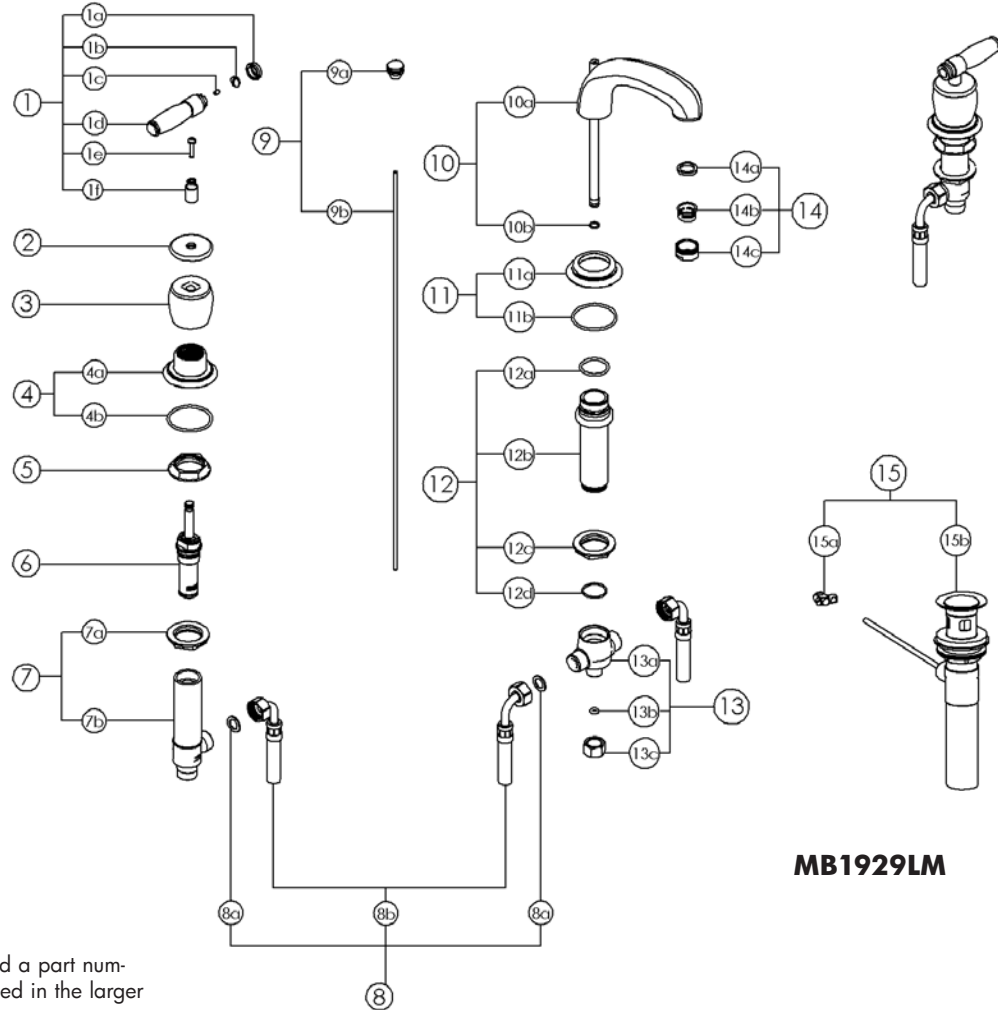

MB1929LM Spare Parts

MB1929LM

N/A means you don't need a part number because it's incorporated in the larger assembly.

Item	Description	Part No
1	Deck mounted lever handle HOT (complete)	R94584301*
1	Deck mounted lever handle COLD (complete)	R94584302*
1a	Indicator cap retaining ring	R9458850*
1b	Indicator cap	R9458430*
1c	M4 x 6 grub screw	R942765
1d	Deck mounted lever handle HOT	R9458390*
1d	Deck mounted lever handle COLD	R9458390*
1e	M4 x 20 handle screw	R942673
1f	Handle spacer	R9458440*
2	Handle shroud top	R9458340*
3	Handle shroud lower	R9458330*
4	Escutcheon (complete with 'O' ring)	R9431400*
4a	Escutcheon	N/A
4b	A-132 'O' ring	R9200132
5	7/8" back nut	R942410
6	Ceramic cartridge assembly 1/2" HOT	R94006941
6	Ceramic cartridge assembly 1/2" COLD	R94006942
7	Deck mounted side valve 1/2" body complete with 7/8" backnut	R9458130
7a	7/8" back nut	R942410
7b	Deck mounted side valve 1/2" body	N/A
8	24" flexi hose with sealing washers	R942675
8a	1/2" hose seal washer	N/A
8b	24" flexi hose	N/A
9	Deck mounted lavatory set Zepher spout pop-up waste button & rod	N/A
9a	Deck mounted lavatory set Zepher spout pop-up waste button	R9458810*
9b	Deck mounted lavatory set pop-up rod	R945874

Item	Description	Parts No
10	Deck mounted lavatory set Zepher spout (complete with 'O' ring)	R9465451*
10a	Deck mounted lavatory set Gotham spout	N/A
10b	A-011 'O' ring	R9200011
11	Deck mounted lavatory set 2 1/4" spout trim ring (complete with 'O' ring)	R9458470*
11a	Deck mounted lavatory set 2 1/4" spout trim ring	N/A
11b	A-132 'O' ring	R9200132
12	Deck mounted lavatory set Zepher spout base (complete with 'O' ring)	R945877
12a	A-121 'O' ring	R9200121
12b	Deck mounted lavatory set Zepher spout base	N/A
12c	7/8" back nut	R942410
12d	A-021 'O' ring	R9200021
13	Deck mounted lavatory set connection block (complete with 'O' ring)	R942559
13a	Deck mounted lavatory set connection block	N/A
13b	A-106 'O' ring	R9200106
13c	Deck mounted lavatory set connection block friction nut	R945876
14	Aerator complete	R942665*
14a	Flat washer	N/A
14b	2.2gpm aerator insert includes flat washer	R9452665
14c	Aerator cone	N/A
15	Pop-up waste assembly (complete with clamp)	R942805*
15a	Pop-up rod clamp	R942808
15b	Pop-up waste assembly	N/A

* Items available in Polished Chrome, Polished Nickel, Satin Nickel, Tuscan Brass, Inca Brass