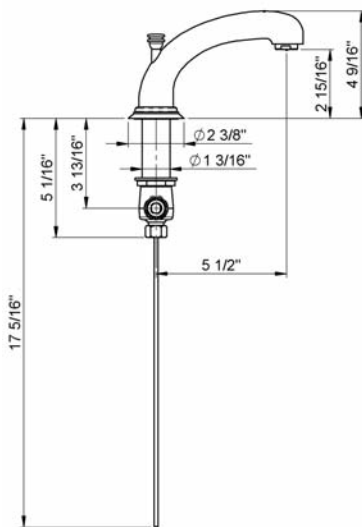

Deck Mounted Zephyr Spout with Pop-Up Waste

Michael Berman Bath Collection

MB1929LM* (Metal Levers)

MB1929XM* (Cross Handles)

FEATURES

- Fixed spout
- 3 x 1 3/8" hole cutouts
- 1/4 turn ceramic disc valves
- Pop-Up drain, 1 1/4" pipe (not shown)
- Lever handles, or cross handles
- Center to Center: 8" to 12" recommended

COLORS/FINISHES

- Polished Chrome
- Polished Nickel
- Satin Nickel
- Tuscan Brass
- Inca Brass

WARRANTY

- Limited Lifetime*
- No Warranty on Tuscan Brass Finish (TCB)

MB1929LM

MB1929LM

MB1929XM

* For CA/VT, place a "-2" at end of model number for code compliant product. (Example A3608LMAPC-2)