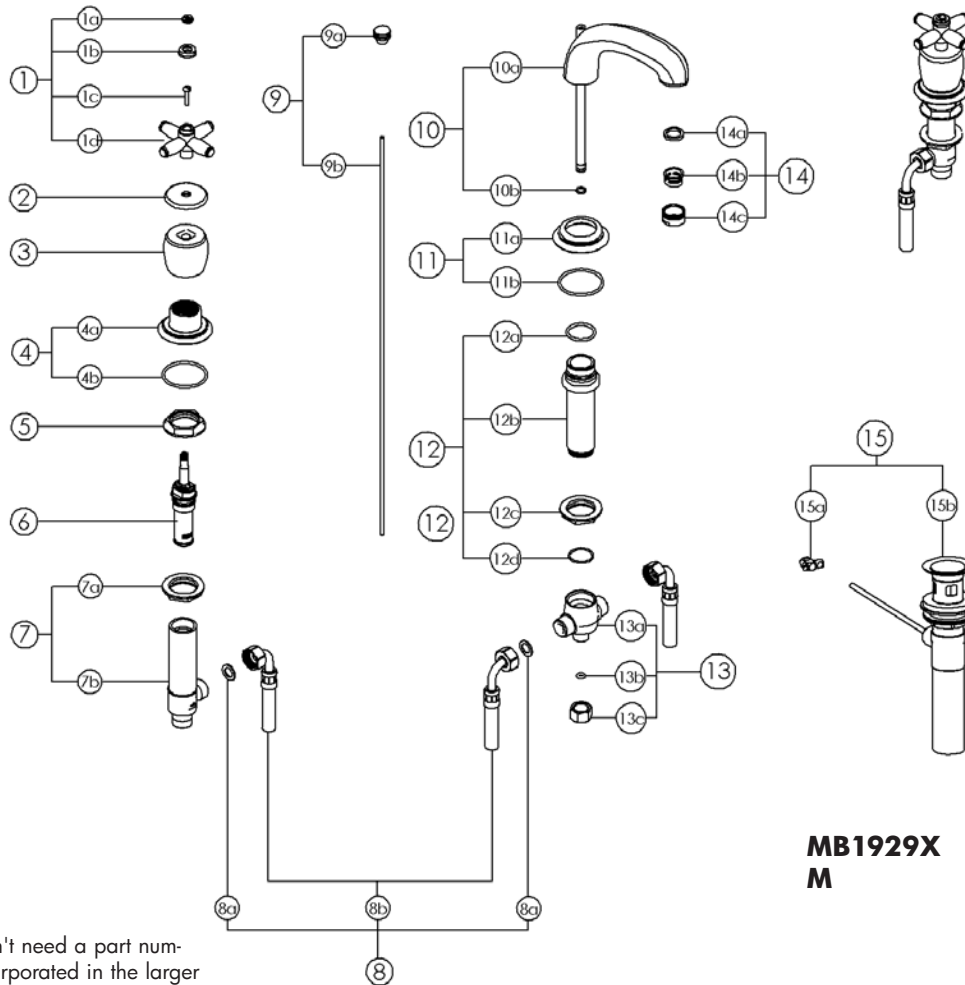

## MB1929XM Spare Parts

**MB1929X  
M**

N/A means you don't need a part number because it's incorporated in the larger assembly.

Item	Description	Part No
1	Cross handle HOT (complete)	R94584601*
1	Cross handle COLD (complete)	R94584602*
1a	Indicator cap HOT	R9458430H*
1a	Indicator cap COLD	R9458430C*
1b	Indicator cap retaining ring	R9458850*
1c	M4 x 20 handle screw	R942673
1d	Cross handle	R94584610*
2	Handle shroud top	R9458340*
3	Handle shroud lower	R9458330*
4	Escutcheon (complete with 'O' ring)	R9431400*
4a	Escutcheon	N/A
4b	A-132 'O' ring	R9200132
5	7/8" back nut	R942410
6	Ceramic cartridge assembly 1/2" HOT	R94006941
6	Ceramic cartridge assembly 1/2" COLD	R94006942
7	Deck mounted side valve 1/2" body complete with 7/8" backnut	R9458130
7a	7/8" back nut	R942410
7b	Deck mounted side valve 1/2" body	N/A
8	24" flexi hose with sealing washers	R942675
8a	1/2" hose seal washer	N/A
8b	24" flexi hose	N/A
9	Deck mounted lavatory set Zepher spout pop-up waste button & rod	N/A
9a	Deck mounted lavatory set Zepher spout pop-up waste button	R9458610*
9b	Deck mounted lavatory set pop-up rod	R945874