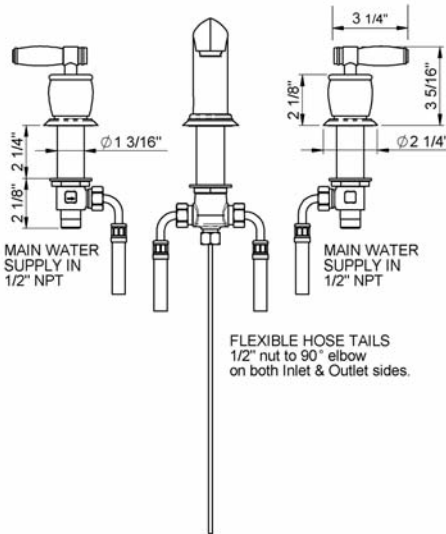

MB1929LM

MB1929XM

* For CA/VT, place a "-2" at end of model number for code compliant product. (Example A3608LMAPC-2)