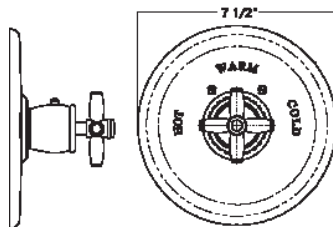

WARRANTY

- Limited Lifetime*
- No Warranty on Tuscan Brass Finish (TCB)

MB1940XM