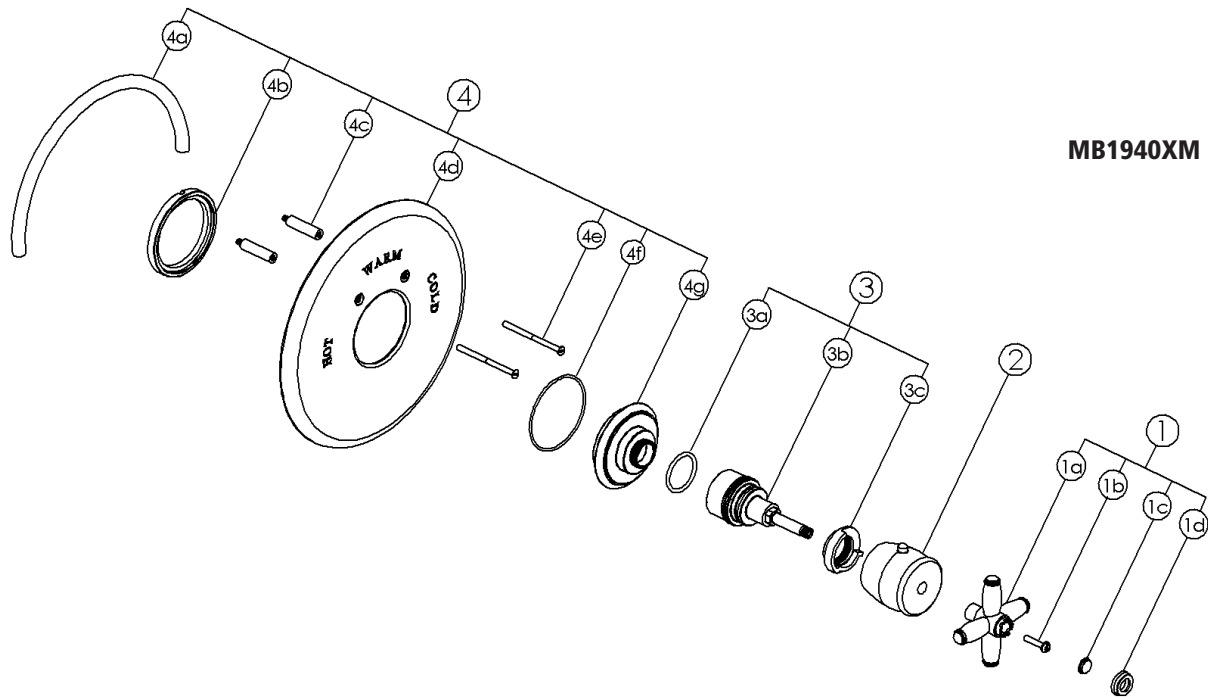

#### MB1940 - Trim Only

- Trim plate, escutcheon, and handle to thermostatic valve
- Integrated preset temperature stop
- Components made of brass
- Lever handle
- Temperature control only
- Min/Max dimensions on A4913B0 spec. sheet
- Extension kit C7913 set

## MB1940XM Spare Parts

MB1940XM

Item	Description	Part No
1	Cross handle NO MARKINGS	R9458460*
1a	Cross handle	R94584610*
1b	M4 x 60 C/S screw	R942684
1c	Indicator cap	R9458430*
1d	Indicator cap retaining ring	R9458850*
2	Thermostatic handle shroud	R9458640*
3	Thermostatic splined adaptor kit	R945863
3a	A-121 'O' ring	R9200121
3b	Thermostatic splined adaptor	N/A
3c	Thermostatic stop	R945869
4	Thermostatic faceplate complete	R9465020*
4a	Sealing gasket	R9452310
4b	Faceplate locking ring	N/A
4c	Screw spacers	N/A
4d	Thermostatic faceplate	N/A
4e	M4 x 60 C/S screw	R942684
4f	A-035 'O' ring	R9200035
4g	Faceplate escutcheon	N/A
*	Items available in Polished Chrome, Polished Nickel, Satin Nickel, Tuscan Brass, Inca Brass	