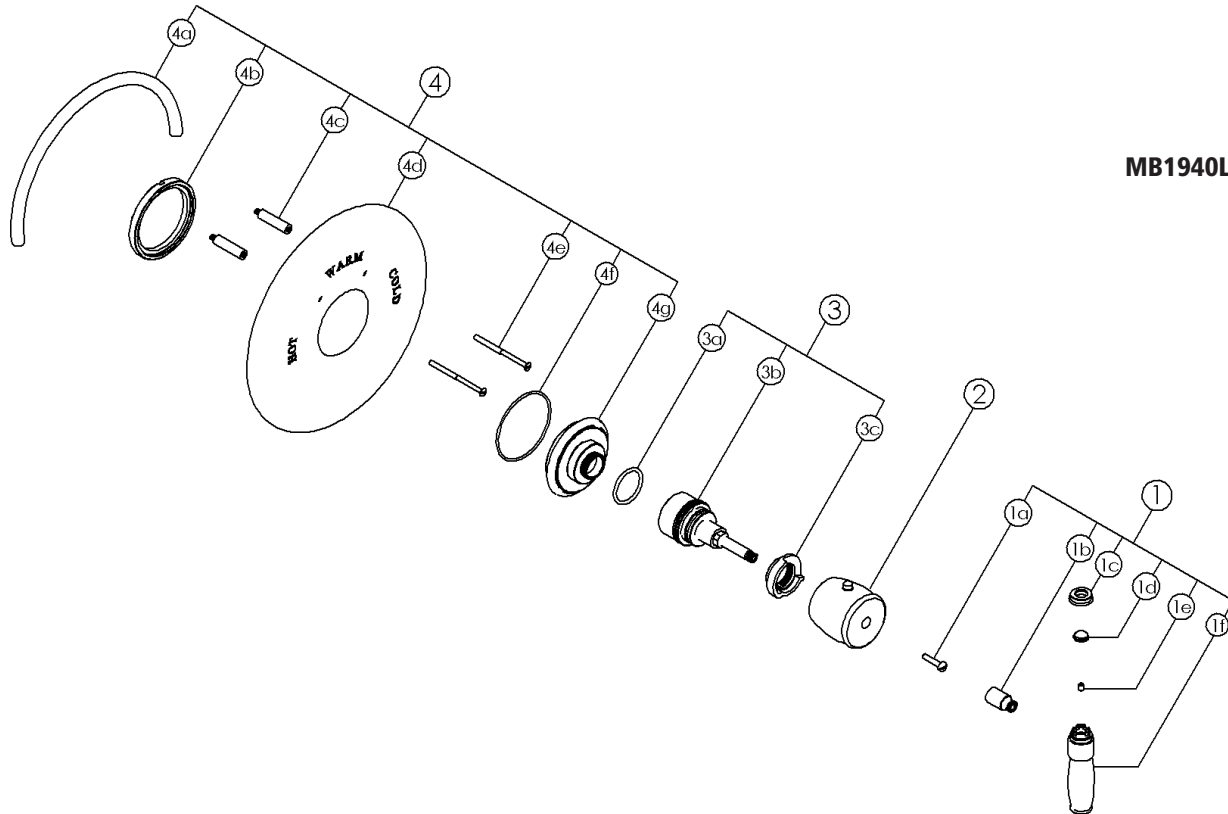

MB1940LM Spare Parts

MB1940LM

Item	Description	Part No
1	Wall mounted lever handle NO MARKINGS (complete)	R9458390*
1a	M4 x 60 C/S screw	R942684
1b	Handle spacer	R9458440*
1c	Indicator cap retaining ring	R9458850*
1d	Indicator cap	R9458430*
1e	M4 x 6 grub screw	R942765
1f	Wall mounted lever handle no markings	R9458390*
2	Thermostatic handle shroud	R9458640*
3	Thermostatic splined adaptor kit	R945863
3a	A-121 'O' ring	R9200121
3b	Thermostatic splined adaptor	N/A
3c	Thermostatic stop	R945869
4	Thermostatic faceplate complete	R9465020*
4a	Sealing gasket	R9452310
4b	Faceplate locking ring	N/A
4c	Screw spacers	N/A
4d	Thermostatic faceplate	N/A
4e	M4 x 60 C/S screw	R942684
4f	A-035 'O' ring	R9200035
4g	Faceplate escutcheon	N/A
*	Items available in Polished Chrome, Polished Nickel, Satin Nickel, Tuscan Brass, Inca Brass	

N/A means you don't need a part number because it's incorporated in the larger assembly.