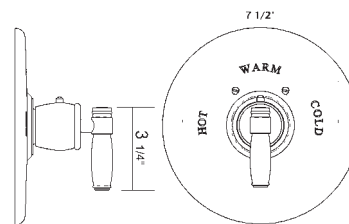

Thermostatic Shower - Non Volume Controlled Valve

Michael Berman Bath Collection

MB1940LM (Metal Lever - Trim Only)

MB1940XM (Cross Handle - Trim Only)

FEATURES

MB1940 - Trim Only

- Trim plate, escutcheon, and handle to thermostatic valve
- Integrated preset temperature stop
- Components made of brass
- Lever handle
- Temperature control only
- Min/Max dimensions on A4913B0 spec. sheet
- Extension kit C7913 set

COLORS/FINISHES - TRIM ONLY

- Polished Chrome
- Polished Nickel
- Satin Nickel
- Tuscan Brass
- Inca Brass

WARRANTY

- Limited Lifetime*
- No Warranty on Tuscan Brass Finish (TCB)

MB1940LM