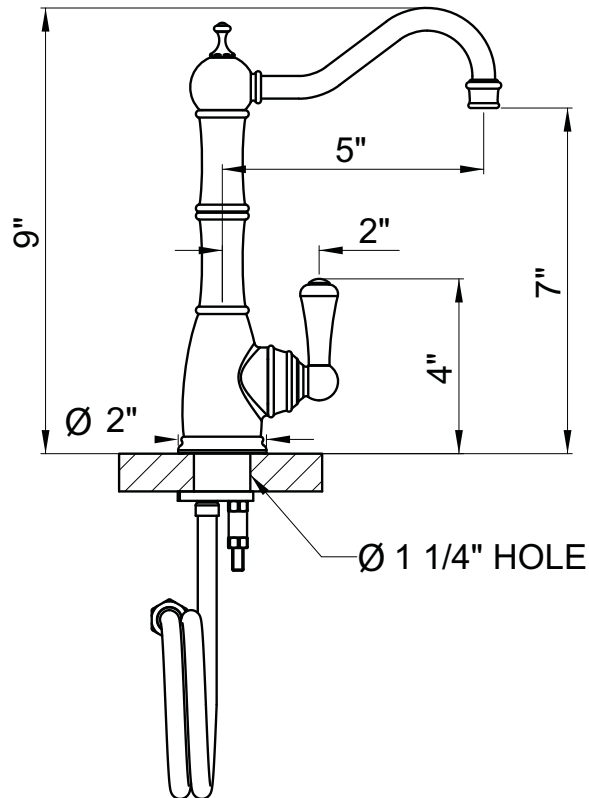

WARRANTY

- Limited Lifetime