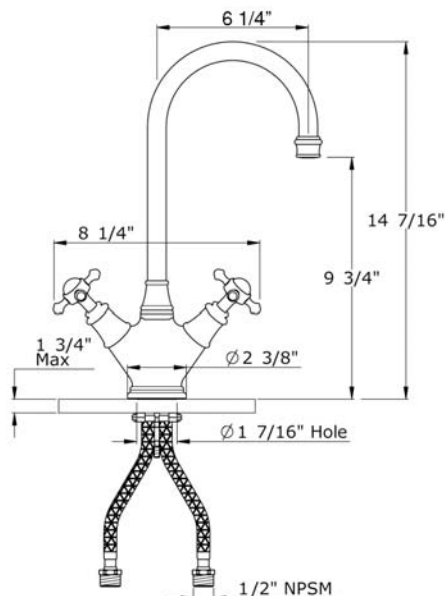

WARRANTY

- Limited Lifetime

* For CA/VT, place a "-2" at end of model number for code compliant product. (Example A3608LMAPC-2)

Consult your local ROHL showroom for additional information and specifications. For complete warranty details and a list of showrooms, go to www.rohlhome.com.