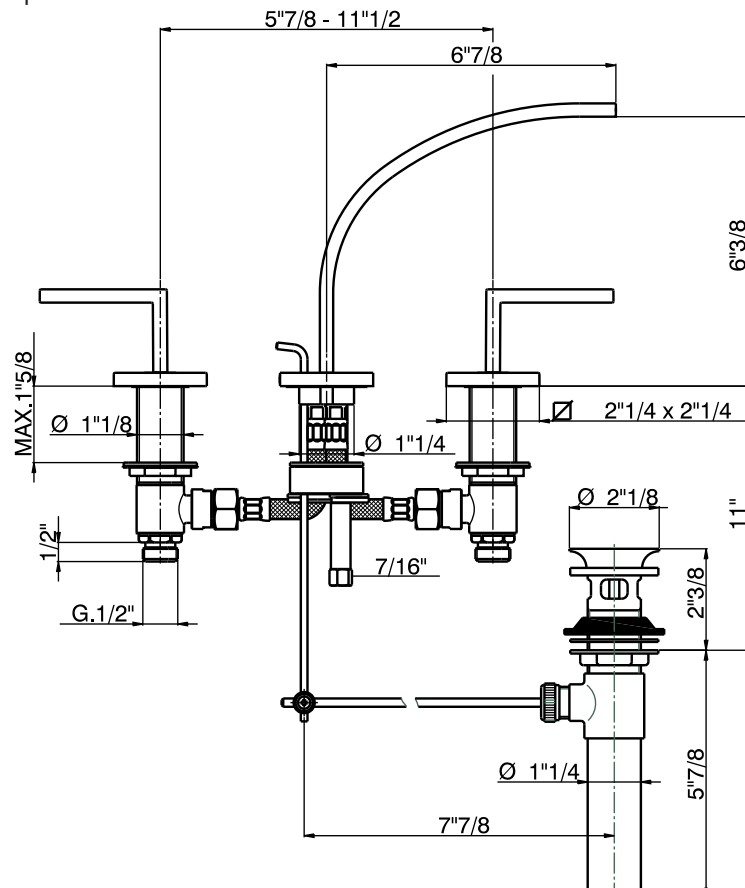

#### FEATURES

- 3 x 1 3/8" hole cutouts
- Ceramic disc valves, 1/4-turn
- Fixed spout
- Pop-up drain, 1 1/4" pipe
- Spout, valve housing, and pop-up made from solid brass
- Metal lever handles only
- Polished Nickel not available

# ROHL.

Authentic Luxury for Kitchen and Bath™

www.rohlhome.com

#	DESCRIPTION	PART #			
1	Flex 1/2" x M11x1 L.365	ZZ932480	8-2	Screw stainless steel M.4x4	ZZ933280
2	Installation set single hole	ZZ940690	8-3	Plastic ring	ZZ947040
3	Spout basin mixer	ZZ947010	8-4	Hole covering plate	ZZ947050
4	Rod Ø3/16"	ZZ933500	9	Handle "WA" for cold water	ZZ947100
4-1	Connection for pop-up rod	ZZ933430	9	Handle "WA" for hot water	ZZ947060
5	Installation set basin mixer	ZZ947020	9-1	Screw stainless steel M.4x4	ZZ933280
6	Tail piece basin mixer for hot water	ZZ931510	9-1	Screw stainless steel M.4x4	ZZ933280
6	Tail piece basin mixer for cold water	ZZ931500	10	American Standard pop-up waste	ZA007550
6-1	Ceramic headvalve 1/2" right 90° (for hot water)	ZZ929070	10-1	Plug for pop-up waste 1" American Standard	ZZ936880
6-1	Ceramic headvalve 1/2" left 90° (for cold water)	ZZ929060	10-2	Waste for bath drain 1" American Standard	ZZ936890
7	Gasket rubber	ZZ927140	13	Connection with flow rate reducer	ZZ944900
8	Escutcheon for basin mixer	ZZ947030	14	Extension for headvalve	ZZ947390
8-1	Hole covering cap	ZZ933710	15	Screw M.4x45	ZZ947330
#	DESCRIPTION	PART #			