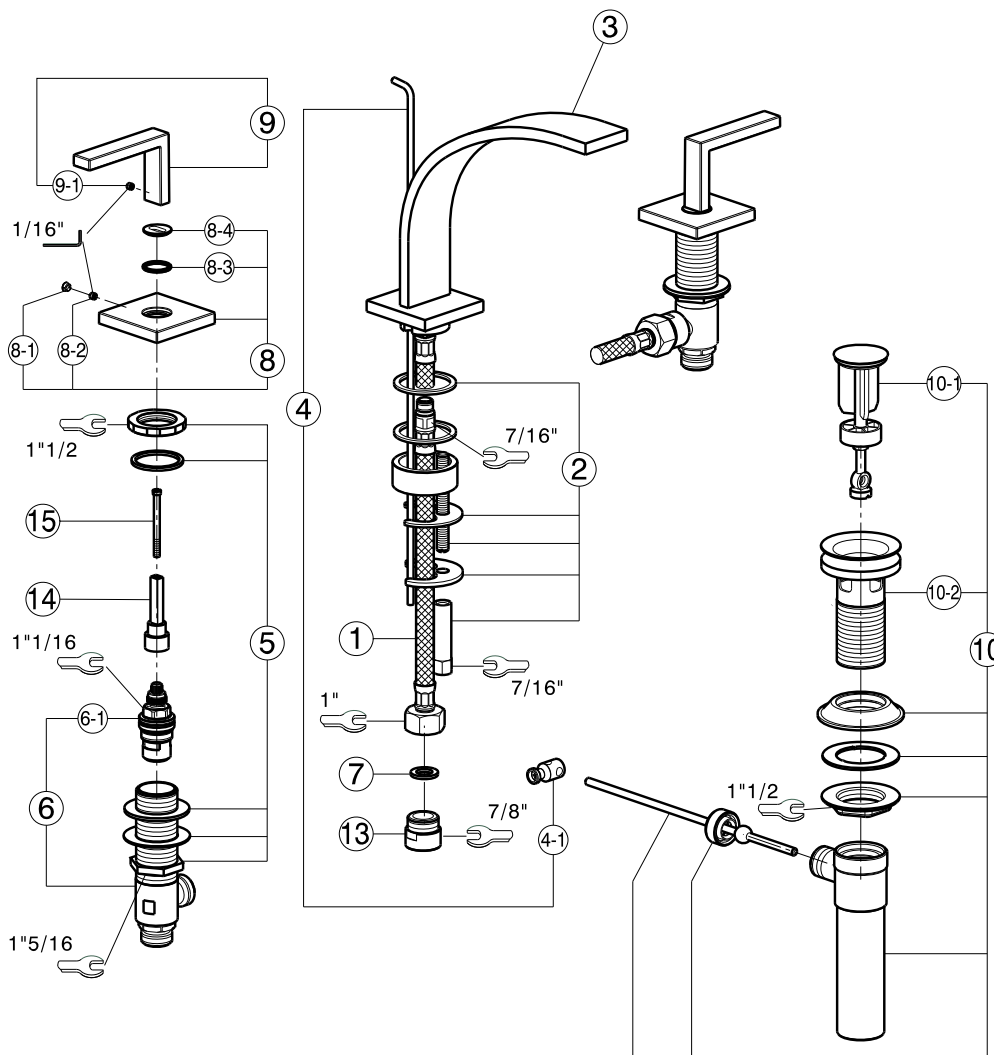

#### FEATURES

- 3 x 1 3/8" hole cutouts
- Ceramic disc valves, 1/4-turn
- Fixed spout
- Pop-up drain, 1 1/4" pipe
- Spout, valve housing, and pop-up made from solid brass
- Metal lever handles only
- Polished Nickel not available

# ROHL.

Authentic Luxury for Kitchen and Bath™

www.rohlhome.com

#	DESCRIPTION	PART #			
1	Flex 1/2" x M11x1 L.365	ZZ932480	8-2	Screw stainless steel M.4x4	ZZ933280
2	Installation set single hole	ZZ940690	8-3	Plastic ring	ZZ947040
3	Spout basin mixer	ZZ947010	8-4	Hole covering plate	ZZ947050
4	Rod Ø3/16"	ZZ933500	9	Handle "WA" for cold water	ZZ947100
4-1	Connection for pop-up rod	ZZ933430	9	Handle "WA" for hot water	ZZ947060
5	Installation set basin mixer	ZZ947020	9-1	Screw stainless steel M.4x4	ZZ933280
6	Tail piece basin mixer for hot water	ZZ931510	9-1	Screw stainless steel M.4x4	ZZ933280
6	Tail piece basin mixer for cold water	ZZ931500	10	American Standard pop-up waste	ZA007550
6-1	Ceramic headvalve 1/2" right 90° (for hot water)	ZZ929070	10-1	Plug for pop-up waste 1" American Standard	ZZ936880
6-1	Ceramic headvalve 1/2" left 90° (for cold water)	ZZ929060	10-2	Waste for bath drain 1" American Standard	ZZ936890
7	Gasket rubber	ZZ927140	13	Connection with flow rate reducer	ZZ944900
8	Escutcheon for basin mixer	ZZ947030	14	Extension for headvalve	ZZ947390
8-1	Hole covering cap	ZZ933710	15	Screw M.4x45	ZZ947330
#	DESCRIPTION	PART #			